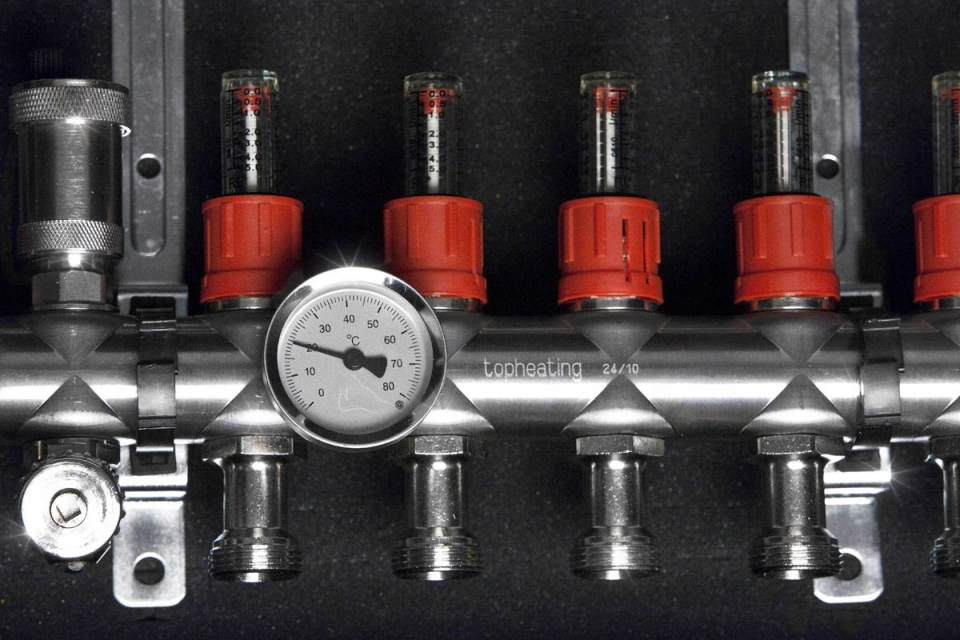

**INNOVATIVE**  

---

**UNDERFLOOR HEATING**

**FEEL THE HEAT.**

topheating 24/10

30 40 50 60 70 80  
20 10 0  
°C

topheating 24/10

topheating 24/10