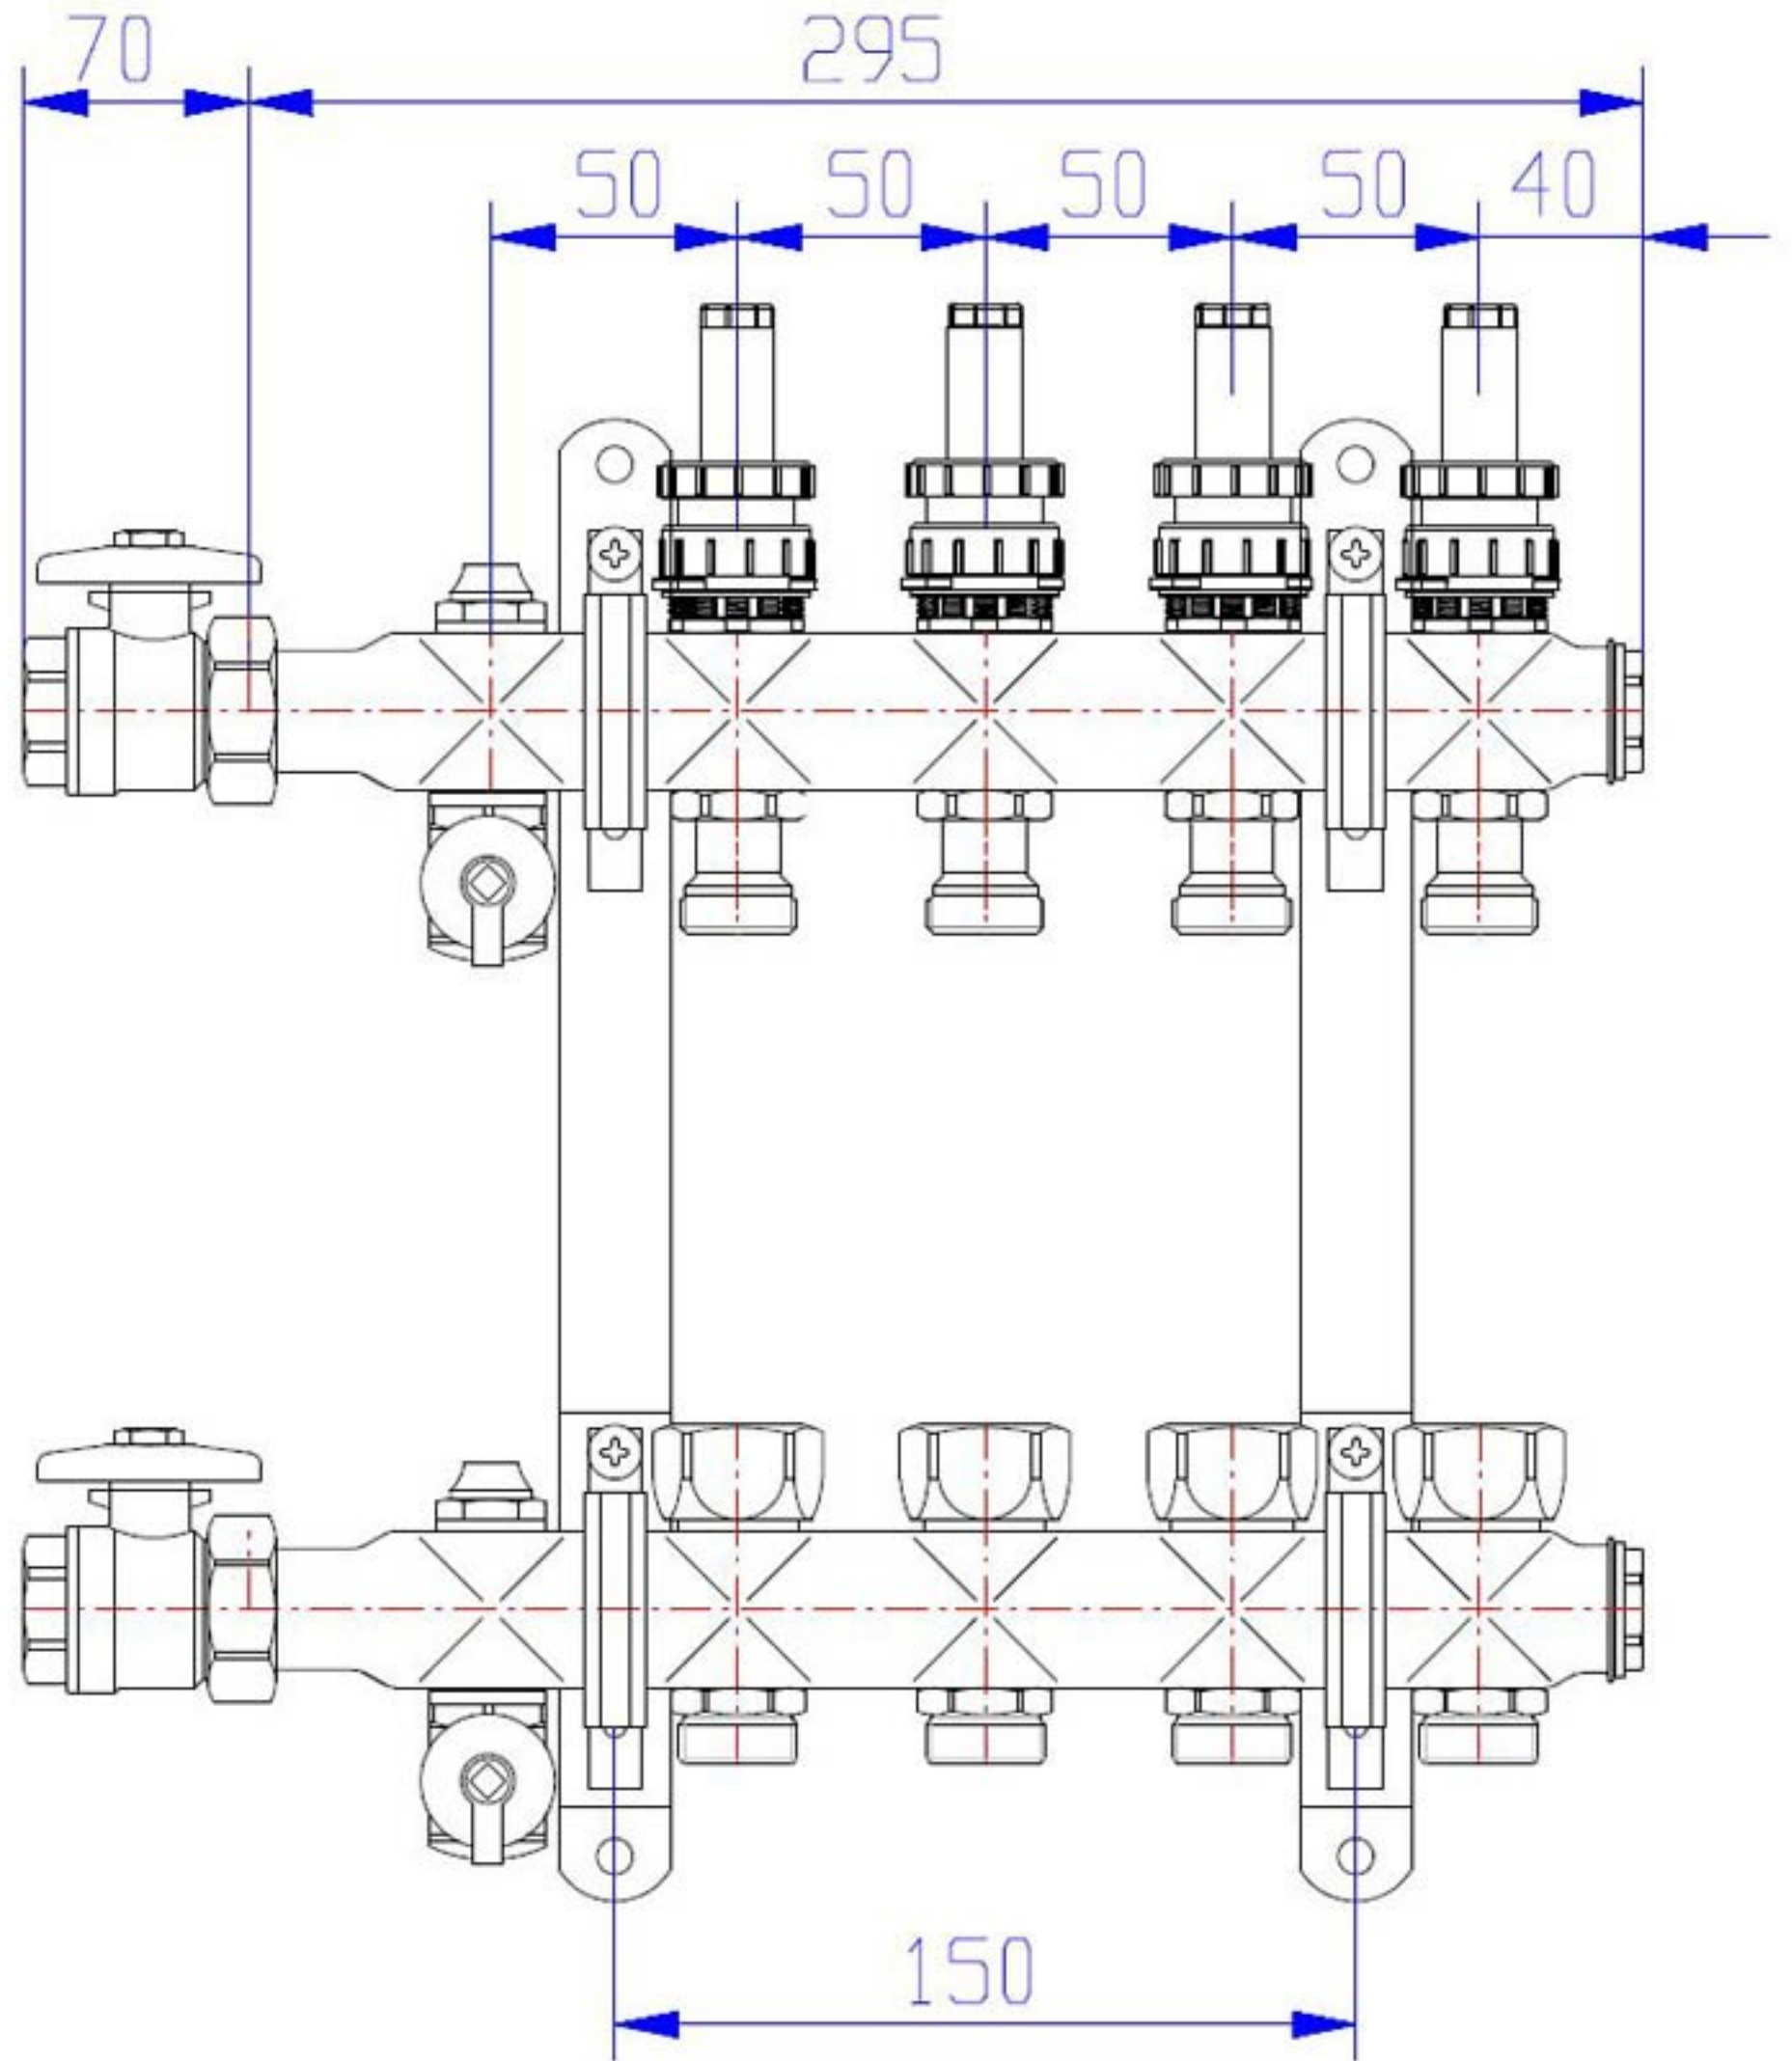

topheating 24/10

0.0  
0.5  
1.0  
2.0  
3.0  
4.0  
5.0

0.0  
0.5  
1.0  
2.0  
3.0  
4.0  
5.0

0.0  
0.5  
1.0  
2.0  
3.0  
4.0  
5.0

0.0  
0.5  
1.0  
2.0  
3.0  
4.0  
5.0

0.0  
0.5  
1.0  
2.0  
3.0  
4.0  
5.0

GW617

tophe

topheating 24710

Kuprealing 24/10

topheating 24/10

**TH**

**TOP  
HEATING  
SYSTEM**