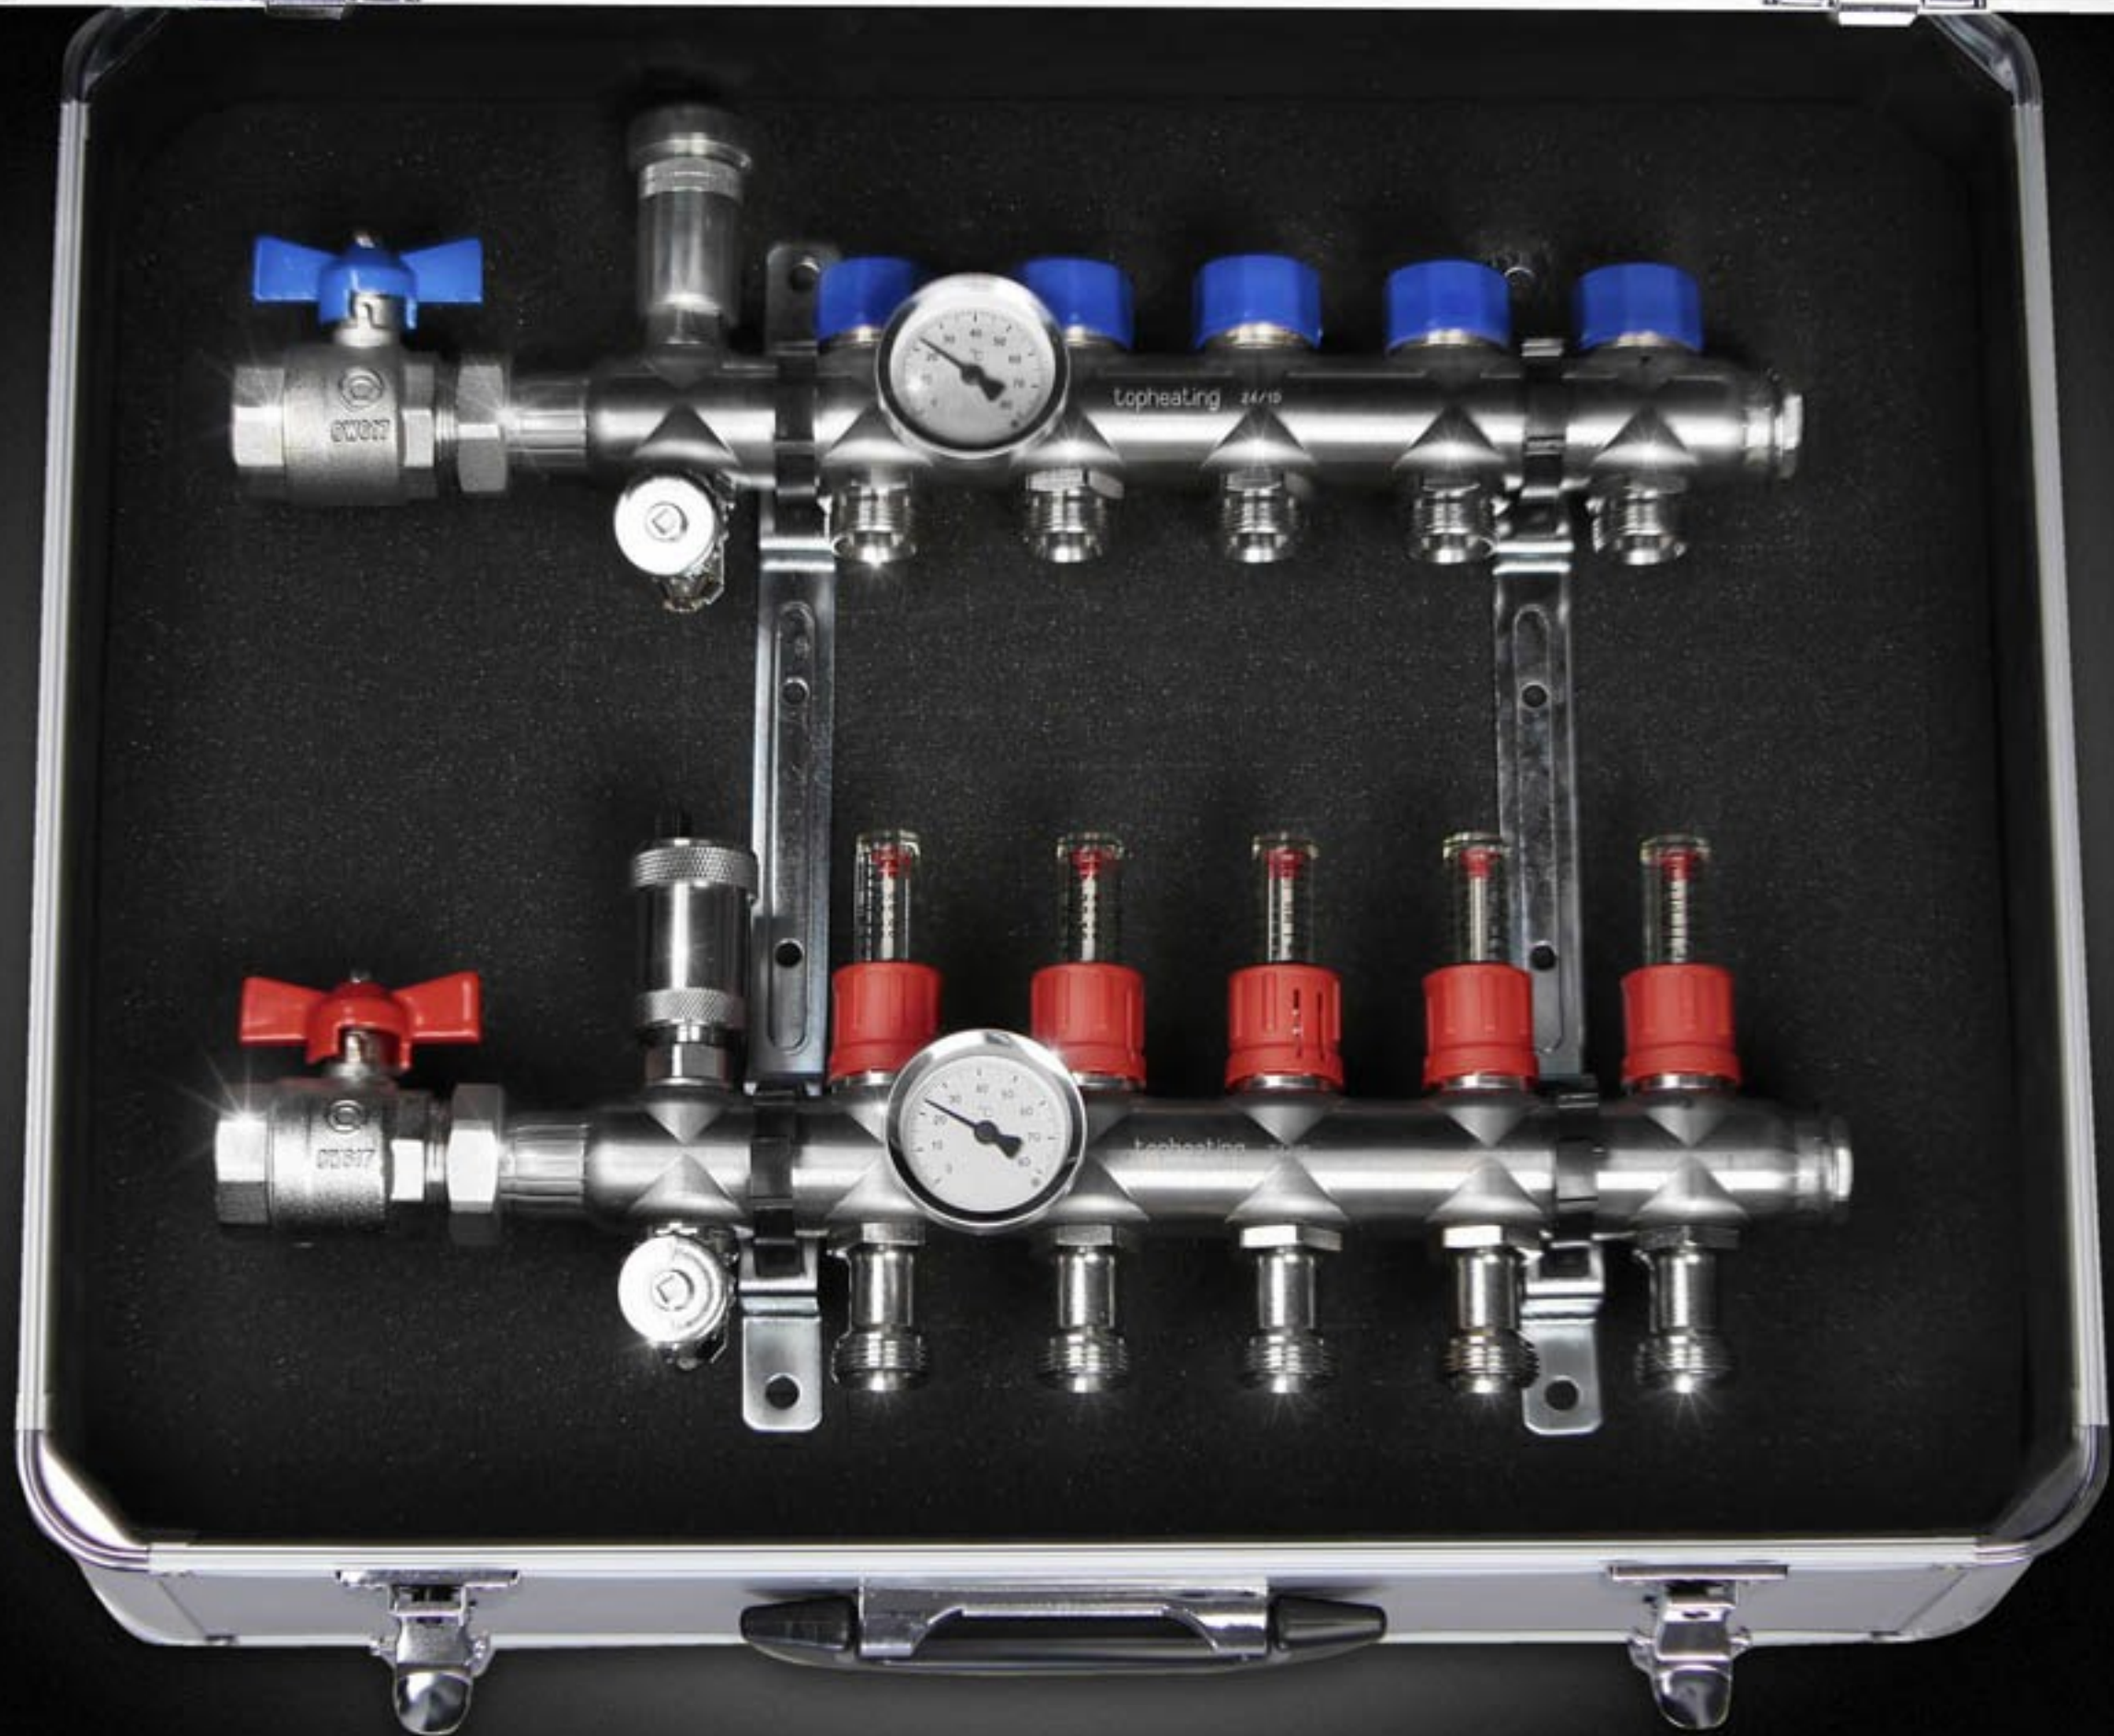

**INNOVATIVE**  

---

**UNDERFLOOR HEATING**

**FEEL THE HEAT.**

topheating 24/10

30 40 50 60 70 80  
20 10 0  
°C

topheating 24/10

topheating 24/10

topheating 24/10

0.0  
0.5  
1.0  
2.0  
3.0  
4.0  
5.0

0.0  
0.5  
1.0  
2.0  
3.0  
4.0  
5.0

0.0  
0.5  
1.0  
2.0  
3.0  
4.0  
5.0

0.0  
0.5  
1.0  
2.0  
3.0  
4.0  
5.0

0.0  
0.5  
1.0  
2.0  
3.0  
4.0  
5.0

GW617

tophe

topheating 24710

Kuprealing 24/10

topheating 24/10

**TH**

**TOP  
HEATING  
SYSTEM**