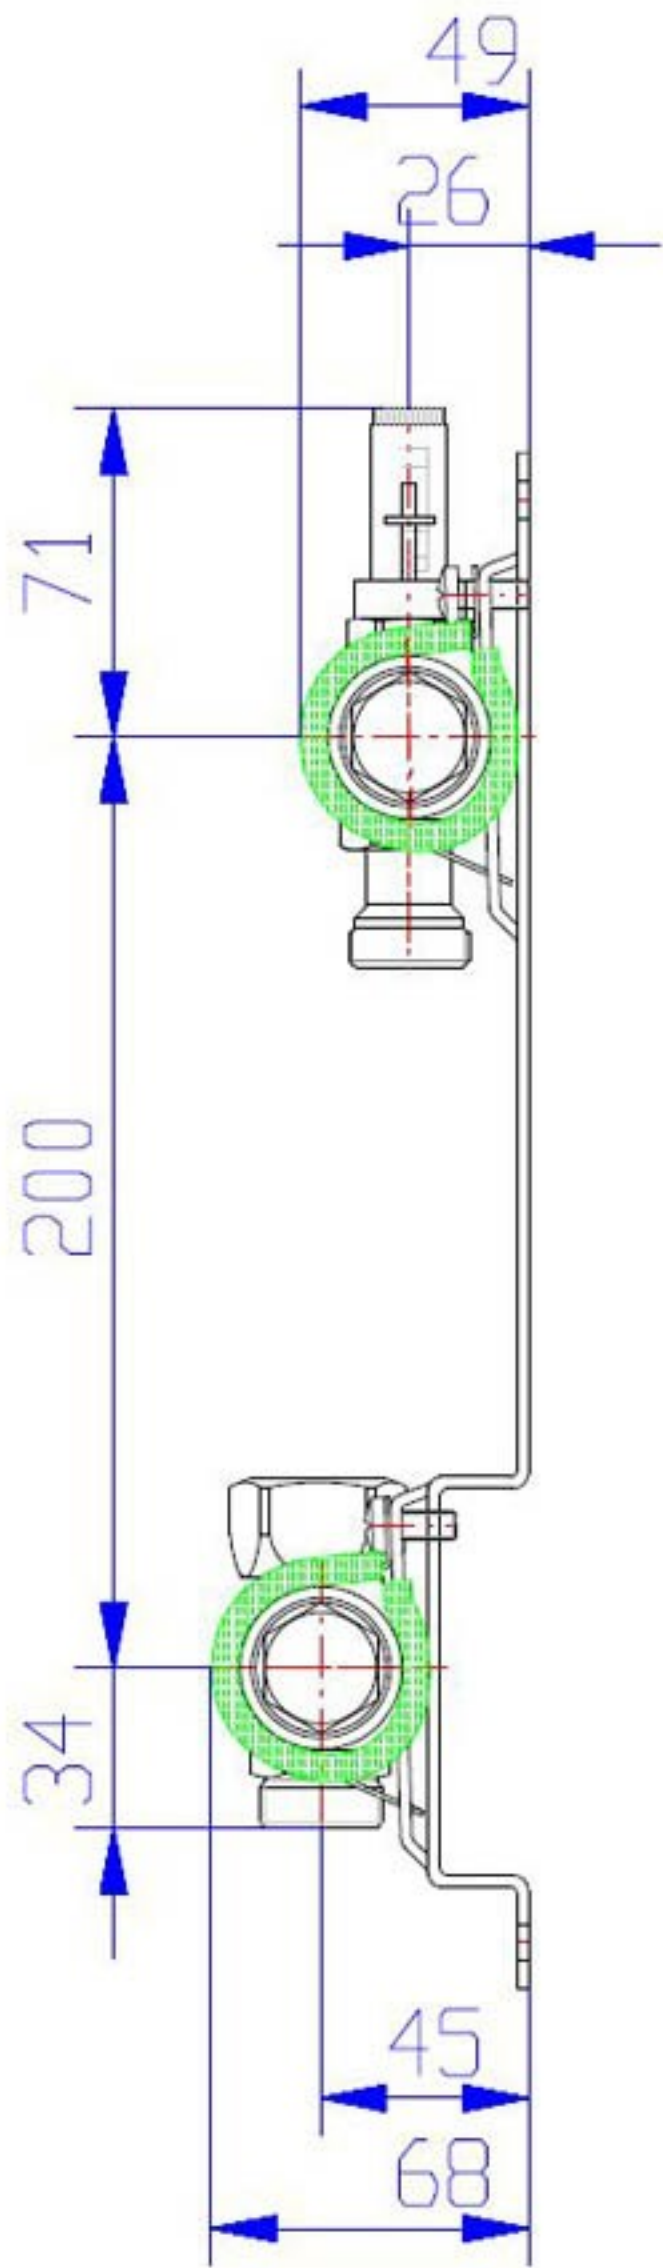

topheating 24/10

0.0  
0.5  
1.0  
2.0  
3.0  
4.0  
5.0

0.0  
0.5  
1.0  
2.0  
3.0  
4.0  
5.0

0.0  
0.5  
1.0  
2.0  
3.0  
4.0  
5.0

0.0  
0.5  
1.0  
2.0  
3.0  
4.0  
5.0

0.0  
0.5  
1.0  
2.0  
3.0  
4.0  
5.0

GW617

tophe

topheating 24710

Kuprealing 24/10

topheating 24/10

**TH**

**TOP  
HEATING  
SYSTEM**